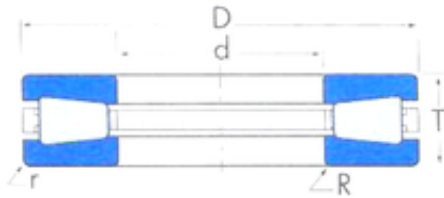

## T451 Needle Non Thrust Roller Bearings

Bearing No. T451

Size	114.3x250.825x53.975 mm
Bore Diameter	114,3 mm
Outer Diameter	250,825 mm
Width	53,975 mm
d	114,3 mm
D	250,825 mm
T	53,975 mm
R	4 mm
r	4 mm
Weight	15 Kg
Basic static load rating (C0)	4370000 kN
Basic dynamic load rating (Ca90)	352000