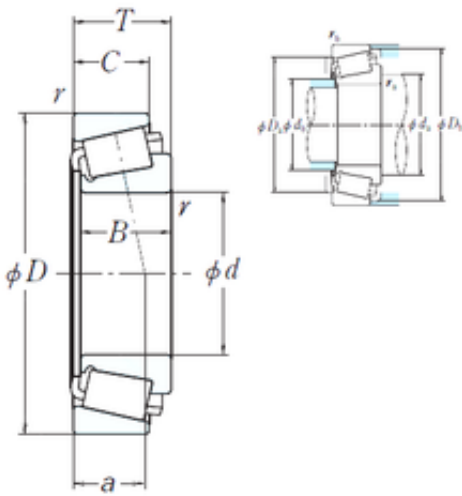

BEARING DE MEXICO, S.A. DE C.V.

95525/95928 NSK CYLINDRICAL ROLLER BEARING

Bearing No. 95525/95928

Size	133.35x234.975x63.5 mm
Bore Diameter	133,35 mm
Outer Diameter	234,975 mm
Width	63,5 mm
d	133,35 mm
D	234,975 mm
T	63,5 mm
B	63,5 mm
C	49,212 mm
R	9,7 mm
r	3,3 mm
a	50,5 mm
Da	212 mm
db	146 mm
da	169 mm
Db	227 mm
Weight	11 Kg
Basic dynamic load rating (C)	510 kN
Basic static load rating (C0)	790 kN
Calculation factor (e)	0,37
Calculation factor (Y0)	0,89

95525/95928 Bearing 2D drawings and 3D CAD models