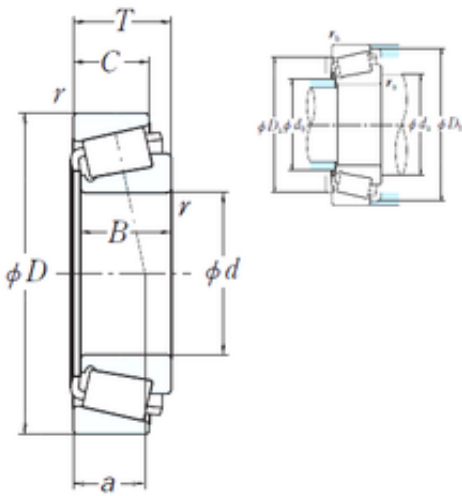

BEARING DE MEXICO, S.A. DE C.V.

95475/95925 NSK CYLINDRICAL ROLLER BEARING

Bearing No. 95475/95925

95475/95925 Bearing 2D drawings and 3D CAD models

Size	120.65x234.95x63.5 mm
Bore Diameter	120,65 mm
Outer Diameter	234,95 mm
Width	63,5 mm
d	120,65 mm
D	234,95 mm
T	63,5 mm
B	63,5 mm
C	49,212 mm
R	6,4 mm
r	3,3 mm
a	50,5 mm
Da	212 mm
db	140 mm
da	159 mm
Db	226 mm
Weight	12,3 Kg
Basic dynamic load rating (C)	510 kN
Basic static load rating (C0)	790 kN
Calculation factor (e)	0,37
Calculation factor (Y0)	0,89